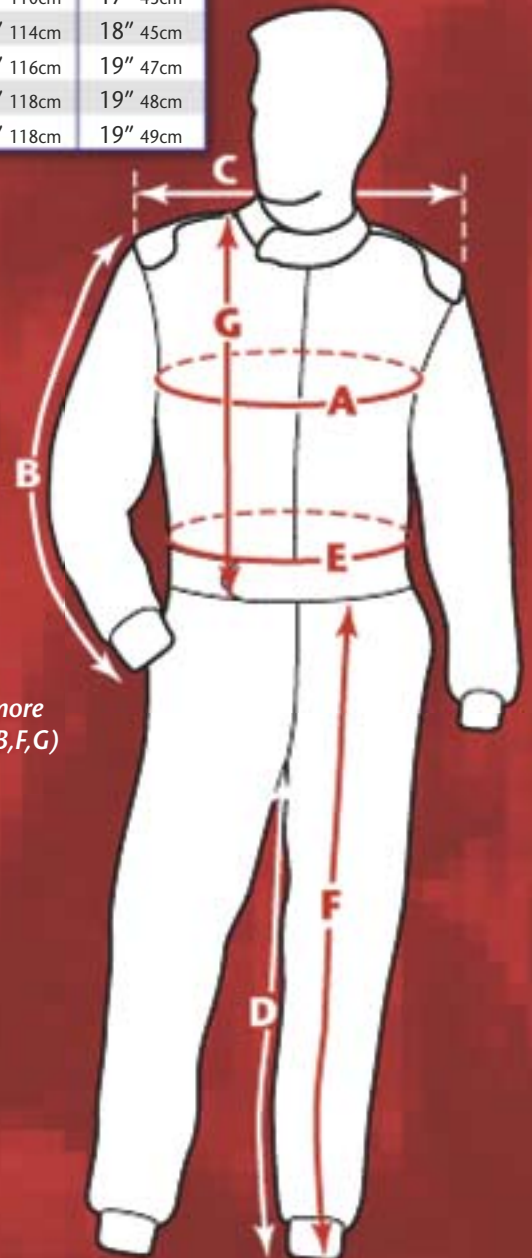

Apparel Size Guides & conversion charts

NOTE: All sizes, measurements and conversions should be regarded as approximate only. Sizes and manufacturers vary from country to country. Please CHECK ALL MEASUREMENTS prior to ordering to ensure correct fitment.

Driving Suit Measurements...

	Chest (A)	Sleeve Length (B)	Shoulder Width (C)	Inside Leg Length (D)	Waist (E)	Leg Length (F)	Top Body Length (G)
MS Midget Sml	33" 84cm	22" 55cm	17" 43cm	28" 71cm	28" 70cm	38" 96cm	13" 32cm
MM Midget Med	34" 86cm	22" 56cm	17" 44cm	29" 73cm	28" 72cm	26" 99cm	13" 33cm
RS Rookie Small	35" 90cm	22" 57cm	18" 45cm	29" 74cm	31" 79cm	39" 100cm	13" 34cm
YS Youth Small	38" 96cm	23" 59cm	19" 47cm	30" 76cm	35" 88cm	41" 103cm	14" 36cm
YL Youth Large	42" 106cm	25" 63cm	19" 49cm	31" 78cm	39" 98cm	41" 105cm	15" 39cm
XS X Small	43" 110cm	26" 65cm	20" 50cm	31" 79cm	39" 98cm	42" 107cm	16" 40cm
S Small	45" 114cm	26" 65cm	20" 51cm	31" 80cm	40" 101cm	43" 108cm	16" 41cm
M Medium	47" 120cm	27" 68cm	21" 53cm	32" 82cm	44" 112cm	43" 110cm	17" 43cm
L Large	50" 128cm	27" 69cm	22" 55cm	33" 84cm	47" 119cm	45" 114cm	18" 45cm
XL X Large	53" 134cm	27" 69cm	22" 56cm	33" 85cm	49" 124cm	46" 116cm	19" 47cm
XXL XX Large	54" 138cm	28" 70cm	23" 58cm	34" 86cm	50" 128cm	46" 118cm	19" 48cm
XXXL XXXL	55" 140cm	28" 71cm	23" 59cm	34" 87cm	52" 131cm	46" 118cm	19" 49cm

Suit measurements are 'driver' sizes (not suit sizes) and have been provided to give you an accurate guide to sizes to ensure your Driving Suit fits you perfectly. There is a lot of flexibility in the sizing of our Driving Suits. Because Driving Suits are not a tight fitting garment, each suit size will cover a range of driver sizes which are close to the measurements. Please note that it is more likely that the length measurements (B,F,G) will dictate suit size required.